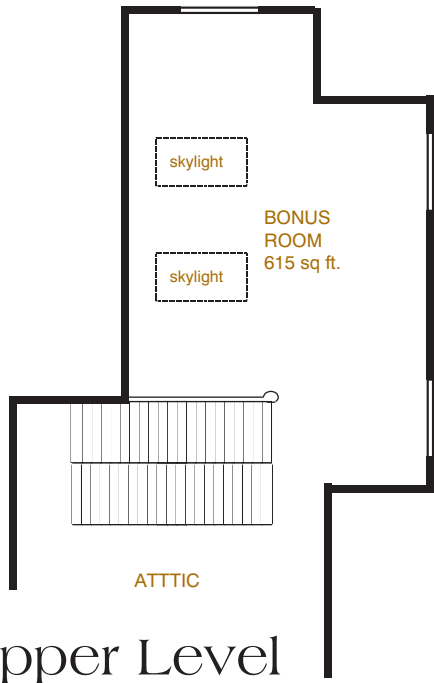

Upper Level

Standards
in our homes are
considered
"upgrades"
to others