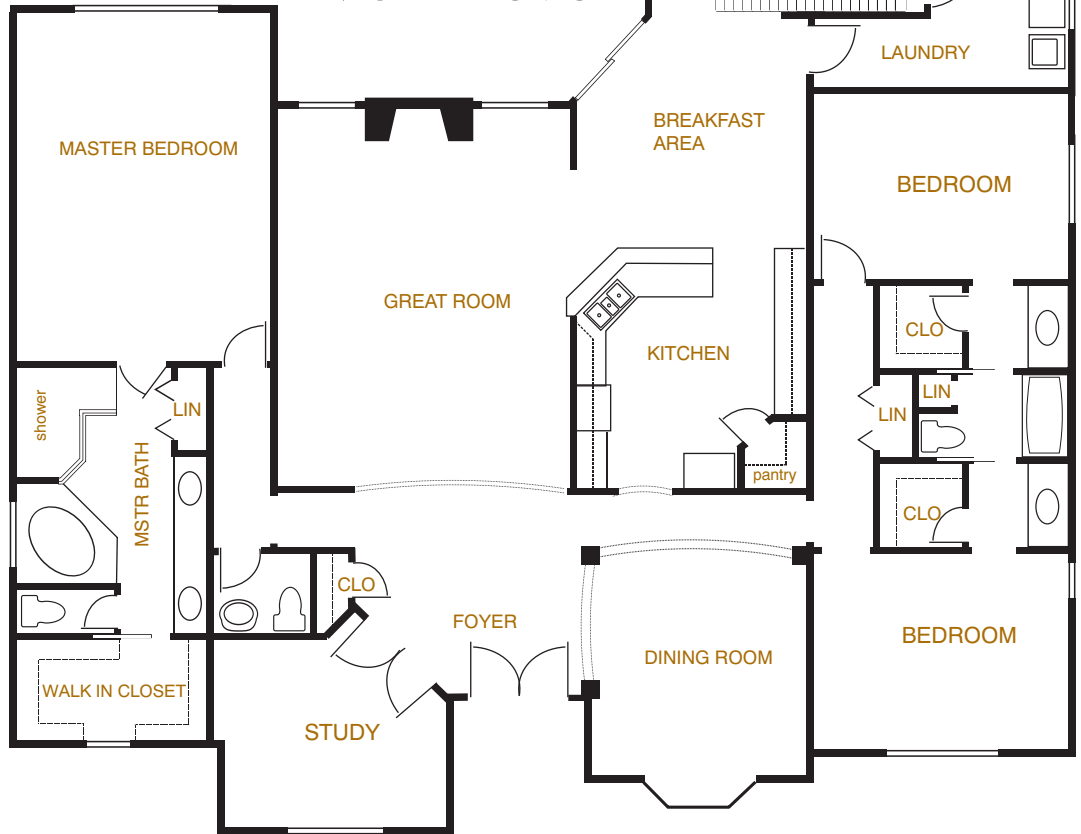

THE
Leah

3,600 SQ. FT Ranch

Beauty without pretense . . .

You'll feel as though you've stepped into the Provençal sun-drenched region of southern France with this stunning all-brick French country home, featuring beautiful stone and copper detail. It's massive great room, warmed by a stone fireplace, is open to the expansive kitchen and breakfast area – with custom cabinetry, granite countertops and commercial grade stainless-steel appliances. Architectural columns and elegant arches grace both the great room and formal dining room. Luxury and pampering awaits you in the main-level master suite with oversized walk-in closet, jacuzzi and Roman shower. Other unexpected features, such as a private study, jack-n-jill bath and an exceptionally large bonus room make this an ideal home for family living. Unprecedented attention to detail is evident among the many distinctive appointments throughout all of Klomp Custom Homes.

- ❑ Granite throughout
- ❑ Custom cabinets
- ❑ Main level master suite
- ❑ 615 sq. ft. Bonus Room
- ❑ Jack-n-Jill bath
- ❑ Wolf and Sub-Zero appliances
- ❑ Huge Great Room
- ❑ Pella windows
- ❑ 3-bay drywalled, insulated and heated (Lennox) side-load garage with carriage-style doors
- ❑ 100% brick with stone front and copper detail
- ❑ Impressive rooflines

Main living area is 3000 square feet

THE
Leah

Call for information contact:
219.308.8372 Indiana
847.219.1429 Illinois
www.klompcustomhomes.com