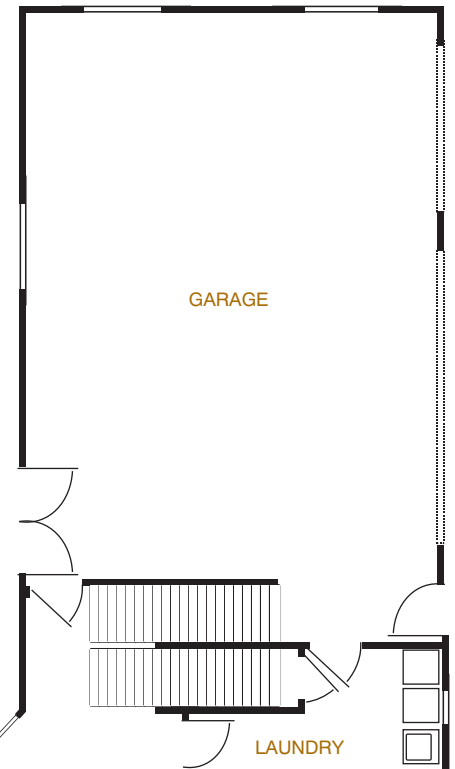

Main Level

The Leah offers these Luxuries:

- ❑ Granite throughout
- ❑ Custom cabinets
- ❑ Main level master suite
- ❑ 615 sq. ft. Bonus Room
- ❑ Jack-n-Jill bath
- ❑ Wolf and Sub-Zero appliances
- ❑ Huge Great Room
- ❑ Pella windows
- ❑ 3-bay drywalled, insulated and heated (Lennox) side-load garage with carriage-style doors
- ❑ 100% brick with stone front and copper detail
- ❑ Impressive rooflines