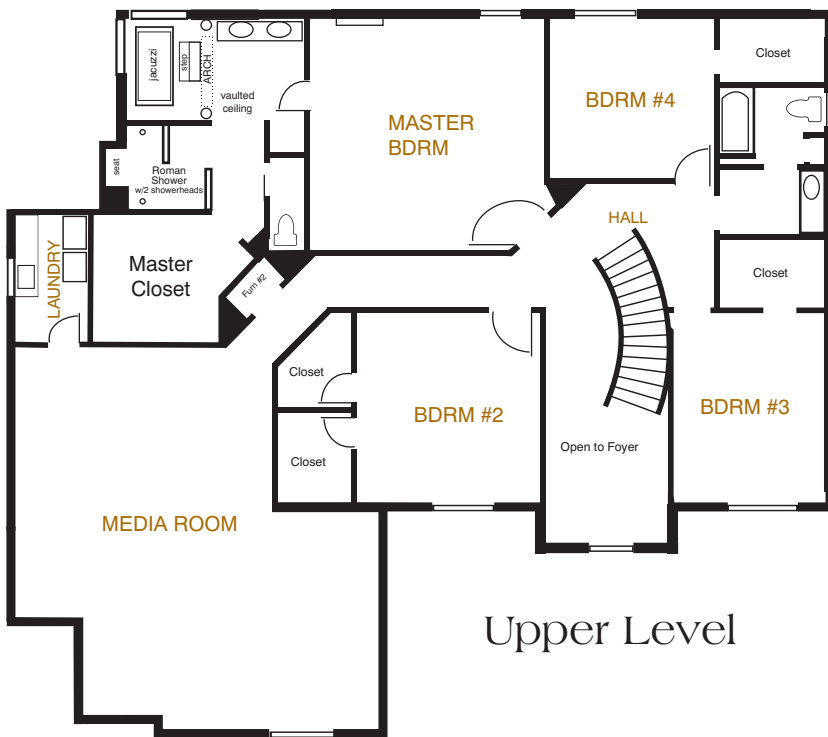

Standards

in our homes are considered "upgrades" to others

The Brittany offers these luxuries:

- ❑ Custom Oak Circular Staircase
- ❑ Luxurious Clawfoot Tub
- ❑ Hi-end plumbing fixtures, Toto toilets
- ❑ Spacious Master Bath Roman Shower
- ❑ Commercial Grade Professional Appliances
- ❑ Custom Built Cabinetry
- ❑ Farmhouse -style kitchen sink
- ❑ Natural Stone Fireplace

Call for information contact:
219.308.8372 Indiana
847.219.1429 Illinois
www.klompcustomhomes.com

Luxury in design and detail, this charming old-world 'chateaux' features an impressive entrance and large open floor plan. Some of its distinctive elements include magnificent arches and Roman column accents; expanses of large Pella® windows; a state-of-the-art, fully equipped, gourmet kitchen with SubZero® refrigeration and 48" Wolf® professional-grade stove; master retreat with oversized walk-in closet, tray ceilings and en-suite master bath; Roman shower equipped with seat and two separate shower heads; generous recessed and high-end lighting; main level hardwood flooring and 9' ceilings, granite and elegant crown molding throughout; large media room; heated oversized 3-car side-load garage, 2x6 construction and blown-in insulation.

THE Brittany