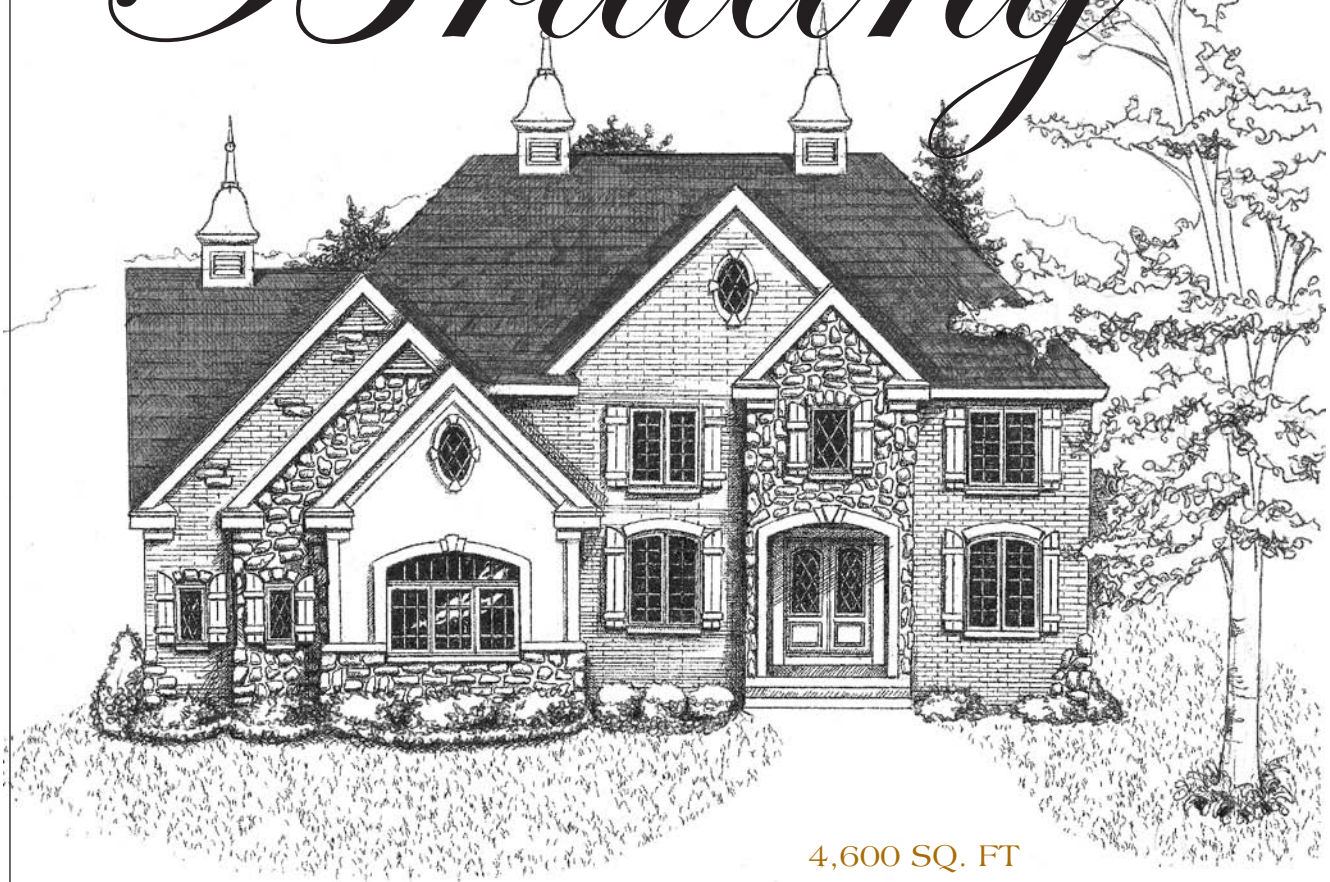

Klomp Custom Homes Presents

THE
Brittany

4,600 SQ. FT

A French Country invitation...

When you think of Provence and the French countryside, you're sure to see lavender fields and bright sunshine. While there are many elements that contribute to the French Country style of decorating, the resulting look is always rustic, warm and welcoming.

The 'Brittany' is Klomp Custom Home's newest French Country abode. From the diamond beveled glass windows to the finials and cupolas that accent the roof, the Brittany showcases many elements of the French Country flair. Unprecedented attention to detail is evident among the many distinctive appointments throughout this luxurious estate home.

THE Brittany