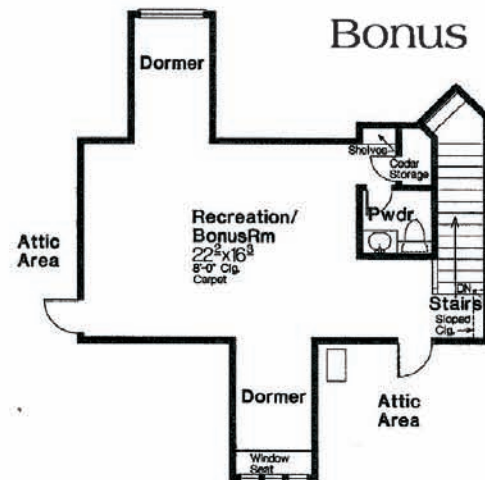

THE Juliette