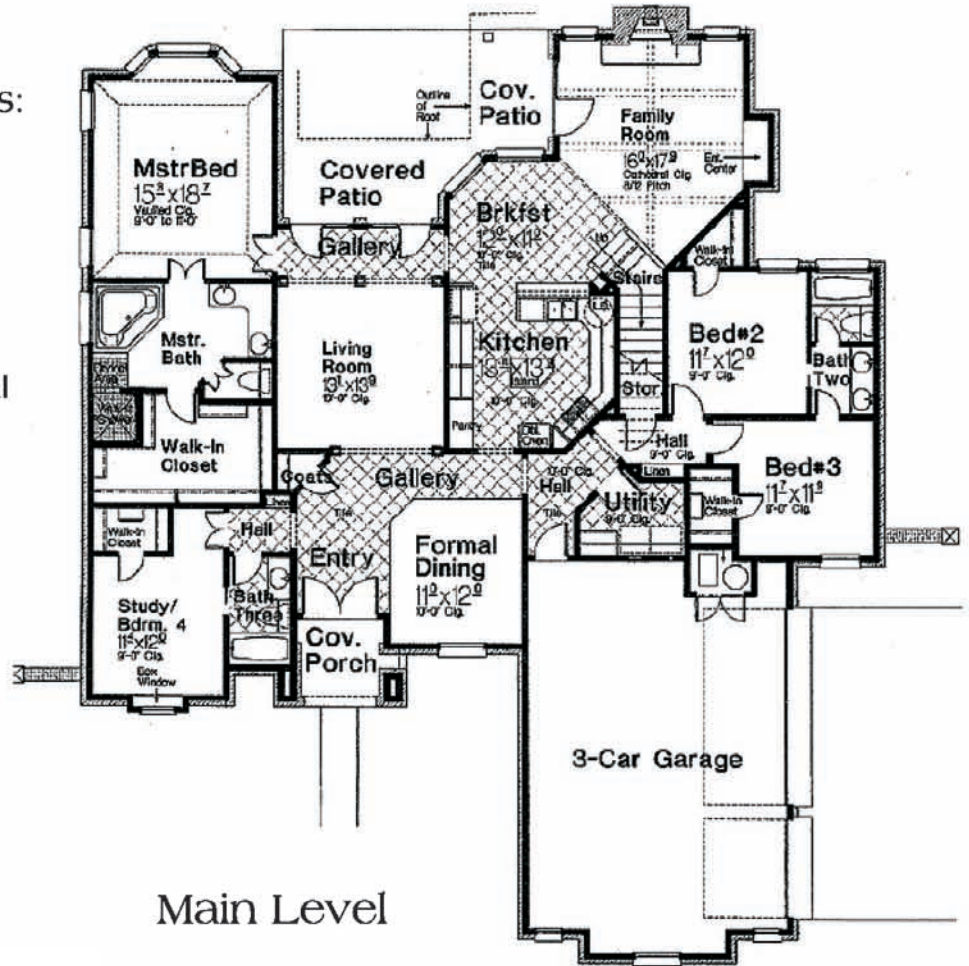

Call for information contact:
219.308.8372 Indiana
847.219.1429 Illinois
www.klompcustomhomes.com

Standards

in our homes are considered
"upgrades" to others

The Juliette offers these luxuries:

- ❑ Custom Oak Staircase
- ❑ Hi-end plumbing fixtures, Toto toilets
- ❑ Spacious Master Bath Roman Shower
- ❑ Commercial Grade Professional Appliances
- ❑ Custom Built Cabinetry
- ❑ Natural Stone Fireplace
- ❑ High-end lighting
- ❑ Hardwood floors
- ❑ Granite throughout