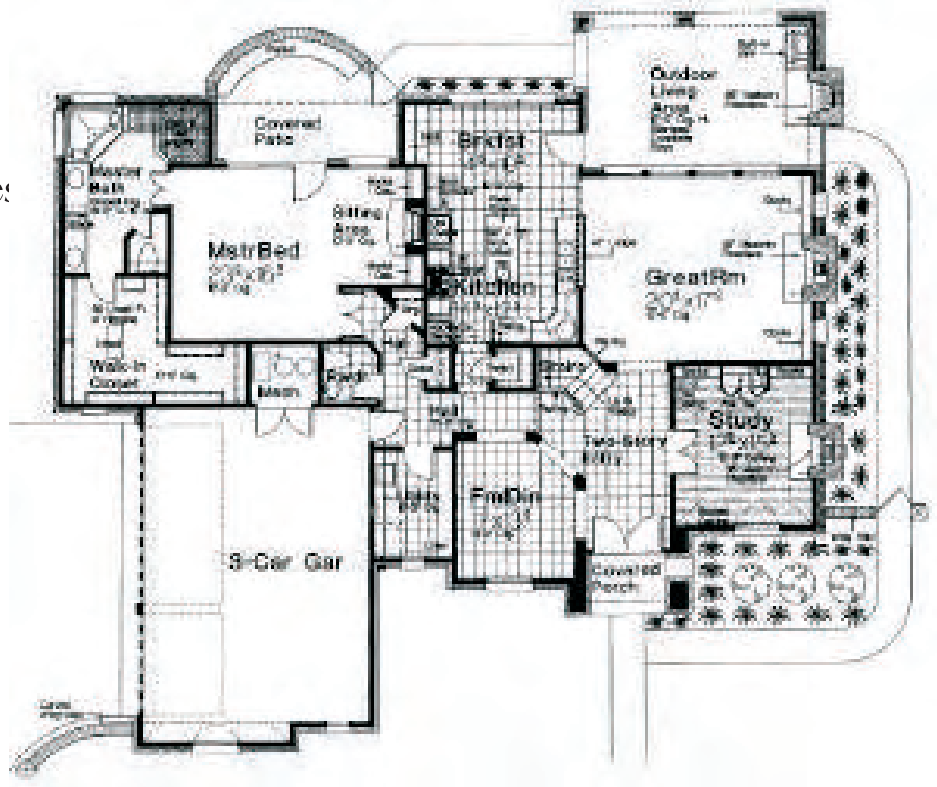

Standards

in our homes are considered "upgrades" to others

The Bernadette offers these luxuries:

- Custom Oak Staircase
- Hi-end plumbing fixtures, Toto toilets
- Spacious Master Bath Roman Shower
- Commercial Grade Professional Appliances
- Custom Built Cabinetry
- Natural Stone Fireplace
- High-end lighting
- Hardwood floors
- Granite throughout

Main Level

Call for information

Todd 219.308.8372

Crystal 219.308.8369

www.klompcustomhomes.com