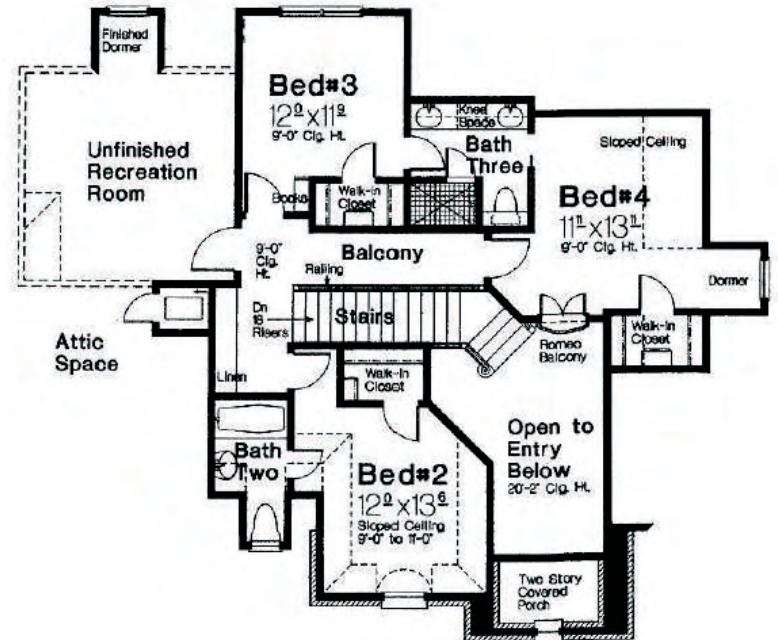

- Custom Oak Staircase
- Hi-end plumbing fixtures, Toto toilets
- Spacious Master Bath Roman Shower
- Commercial Grade Professional Appliances
- Custom Built Cabinetry
- Natural Stone Fireplace
- High-end lighting
- Hardwood floors
- Granite throughout

Main Level

Call for information

Todd 219.308.8372

Crystal 219.308.8369

www.klompcustomhomes.com

Upper Level

THE Bernadette